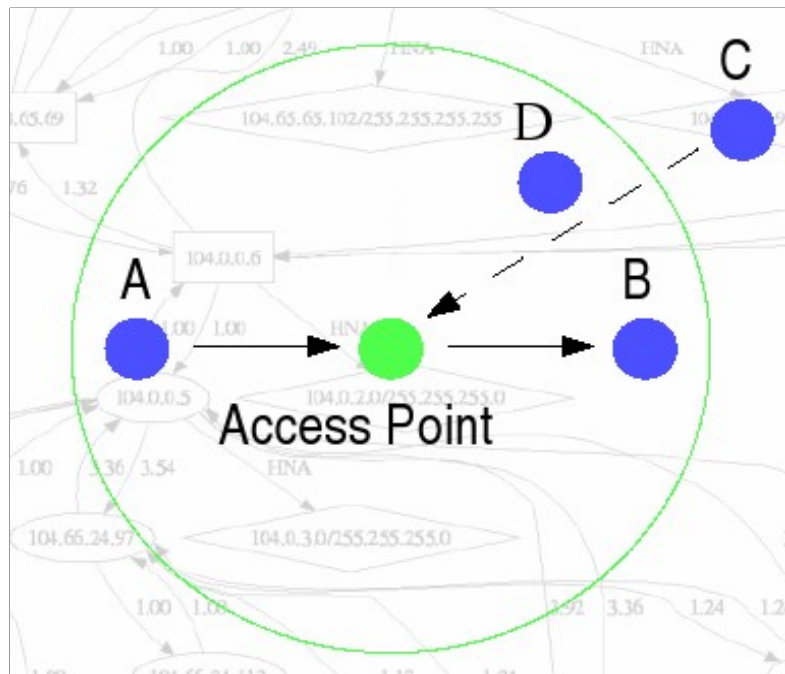

OLSR v 3 minutah

- Managed 802.11
- Ad-hoc 802.11