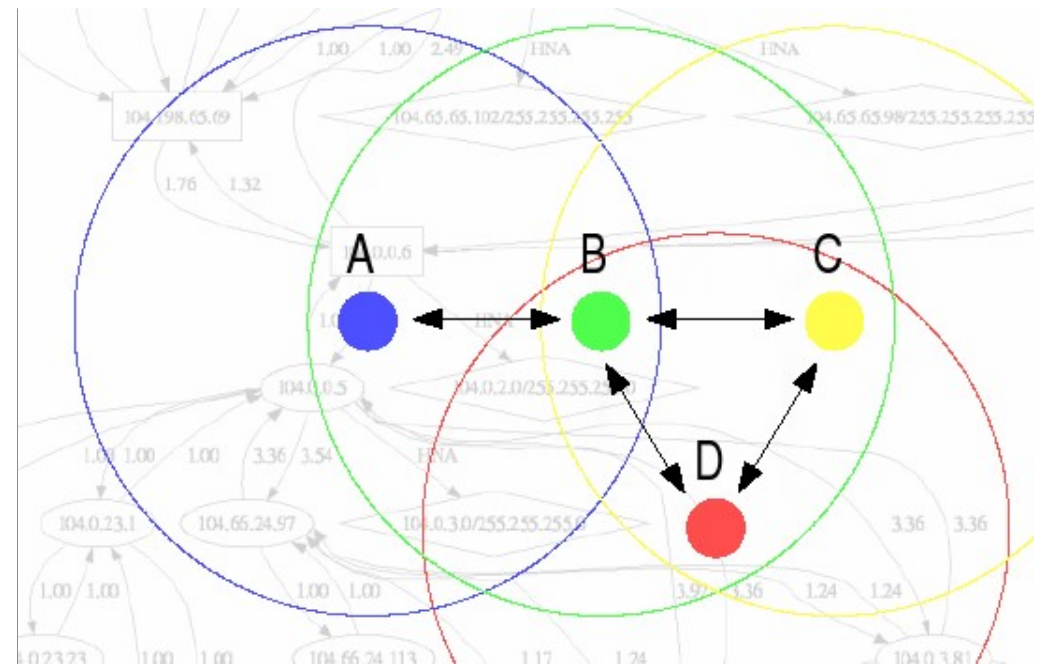

OLSR v 3 minutah

- Managed 802.11
- Ad-hoc 802.11